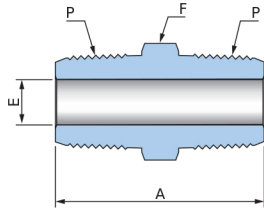

Hex Nipple  
**PHN**

Connects Female Pipe to Female Pipe

Part No.	Pipe Size	Dimensions (mm)		
	P	A	E	F
PHN-02	1/8	25	4.8	7/16
PHN-04	1/4	35	7.0	9/16
PHN-06	3/8	36	10.0	11/16
PHN-08	1/2	47	12.0	7/8
PHN-12	3/4	47	16.0	1-1/16
PHN-16	1	59	22.0	1-3/8

Dimensions are for reference only and are subject to change without prior notice